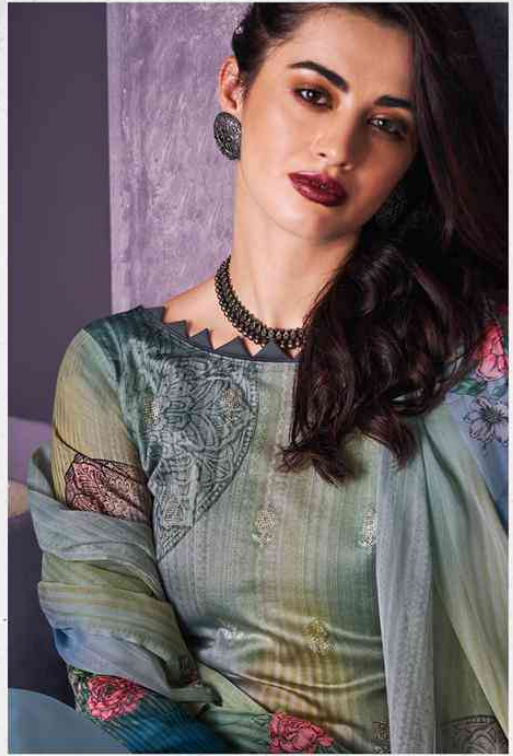

KALKI

BAAGAN

KALKI

9006
beauty

KALKI

BAAGAN

9006
SERIES OF PRESENT

elegance

9001
luxurious

KALKI

9001 majestic

KALKI

TOP
PURE JAAM
SILK DIGITAL
WITH SEQUENCE WORK

BOTTOM
PURE
DYEABLE JAAM SOLID

DUPP
PURE BAMBERG
JAPAN DIGITAL PRINT

RATE
1185